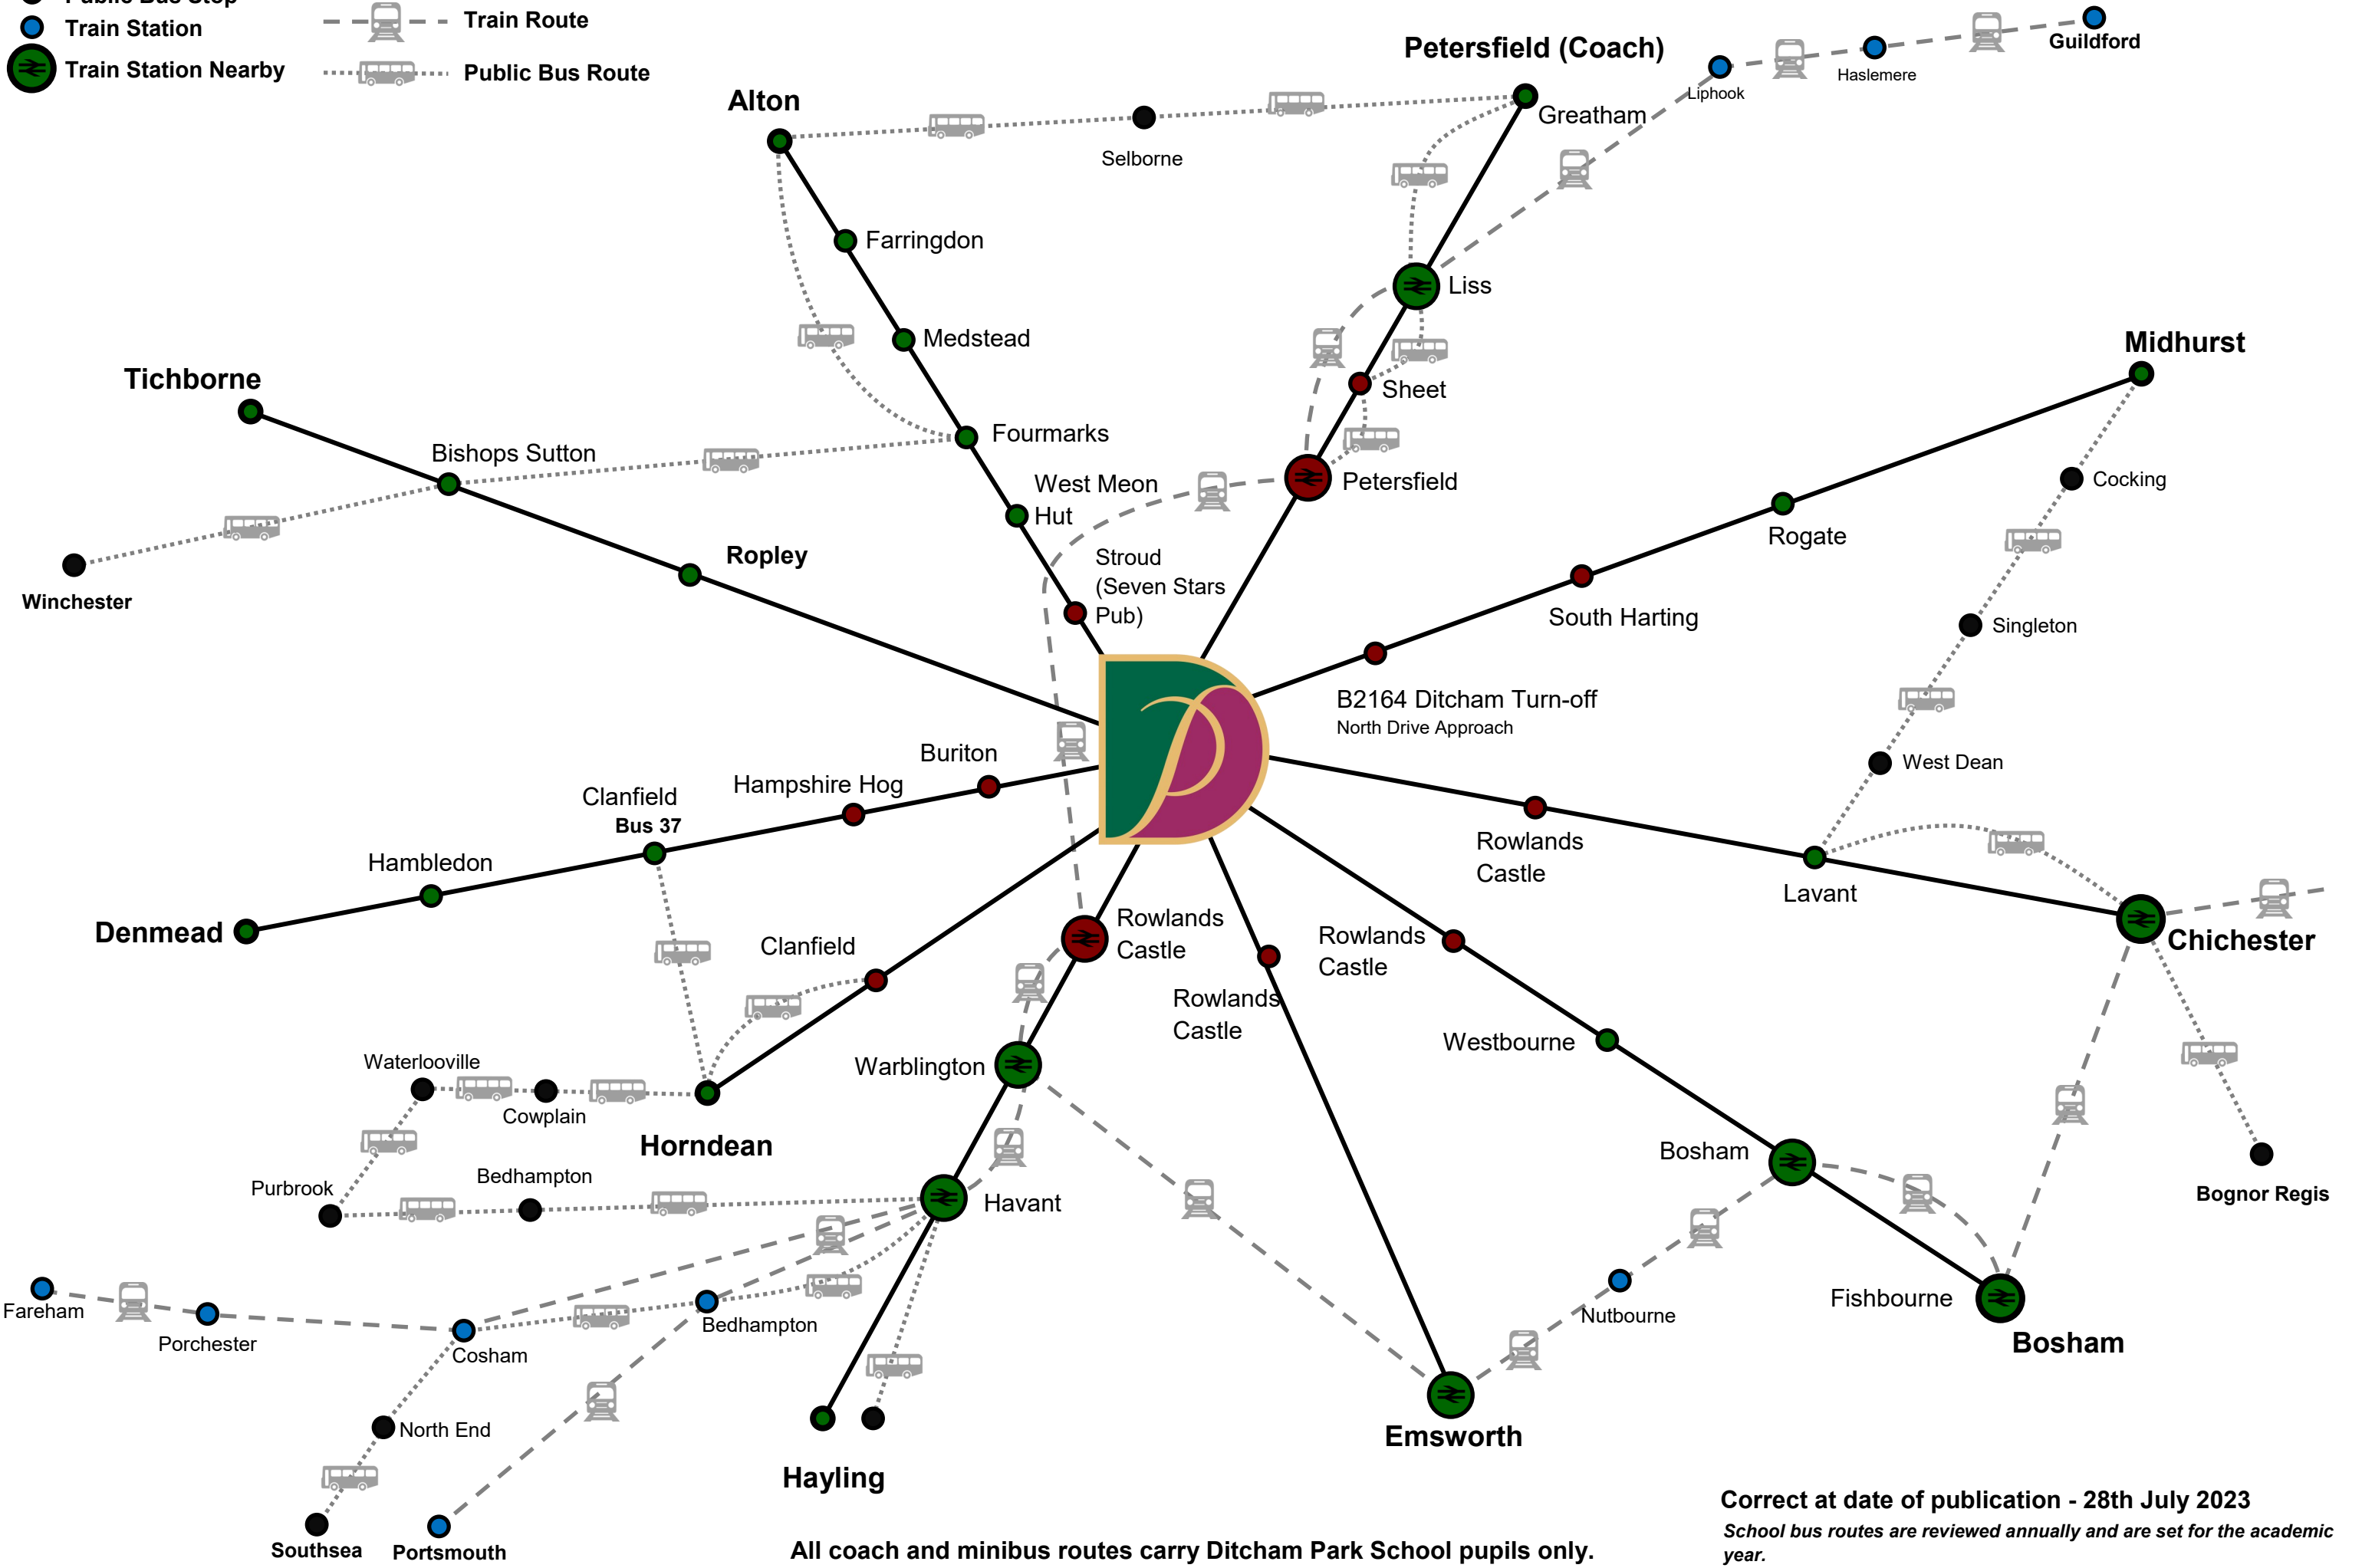

SCHOOL TRANSPORT ROUTES 23-24

- Short Route
- Public Bus Stop
- Train Station
- Train Station Nearby
- School Bus Route
(Operated by AMK Liphook)
- Train Route
- Public Bus Route

All coach and minibus routes carry Ditcham Park School pupils only.

Correct at date of publication - 28th July 2023
 School bus routes are reviewed annually and are set for the academic year.