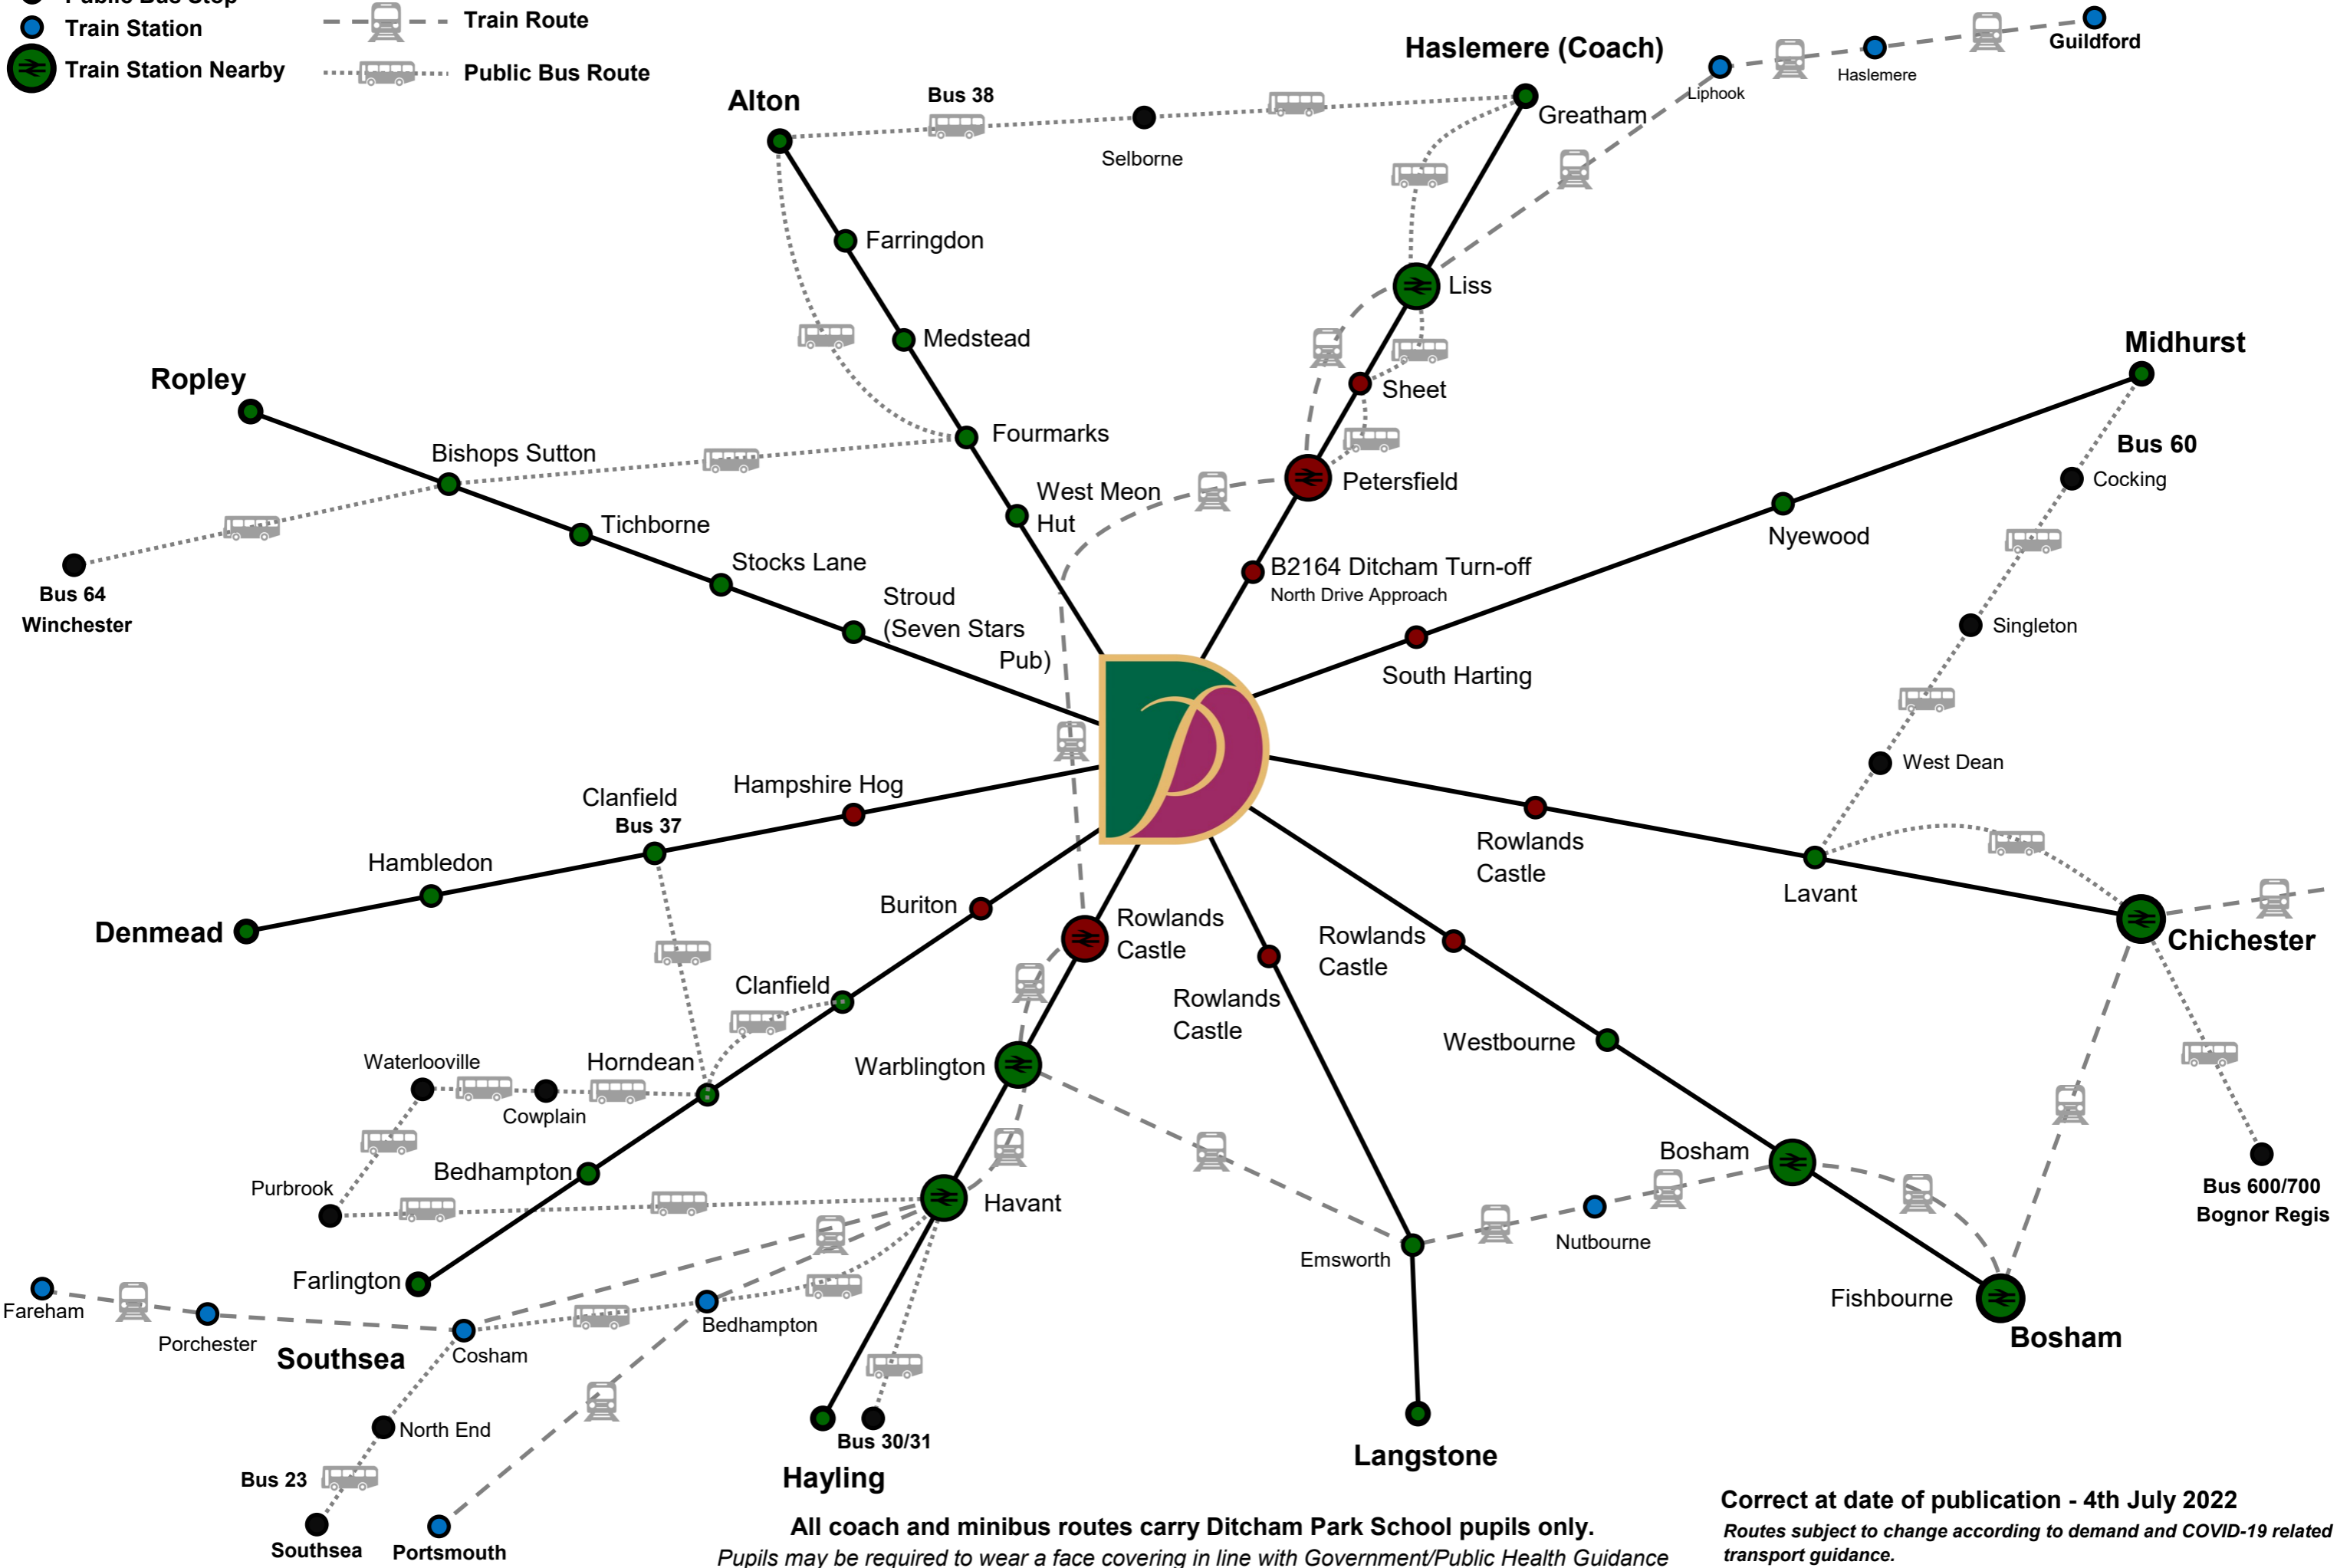

SCHOOL TRANSPORT ROUTES 22-23

- Short Route
- Public Bus Stop
- Train Station
- Train Station Nearby
- School Bus Route
(Operated by AMK Liphook)
- Train Route
- Public Bus Route

All coach and minibus routes carry Ditcham Park School pupils only.
Pupils may be required to wear a face covering in line with Government/Public Health Guidance

Correct at date of publication - 4th July 2022
Routes subject to change according to demand and COVID-19 related transport guidance.