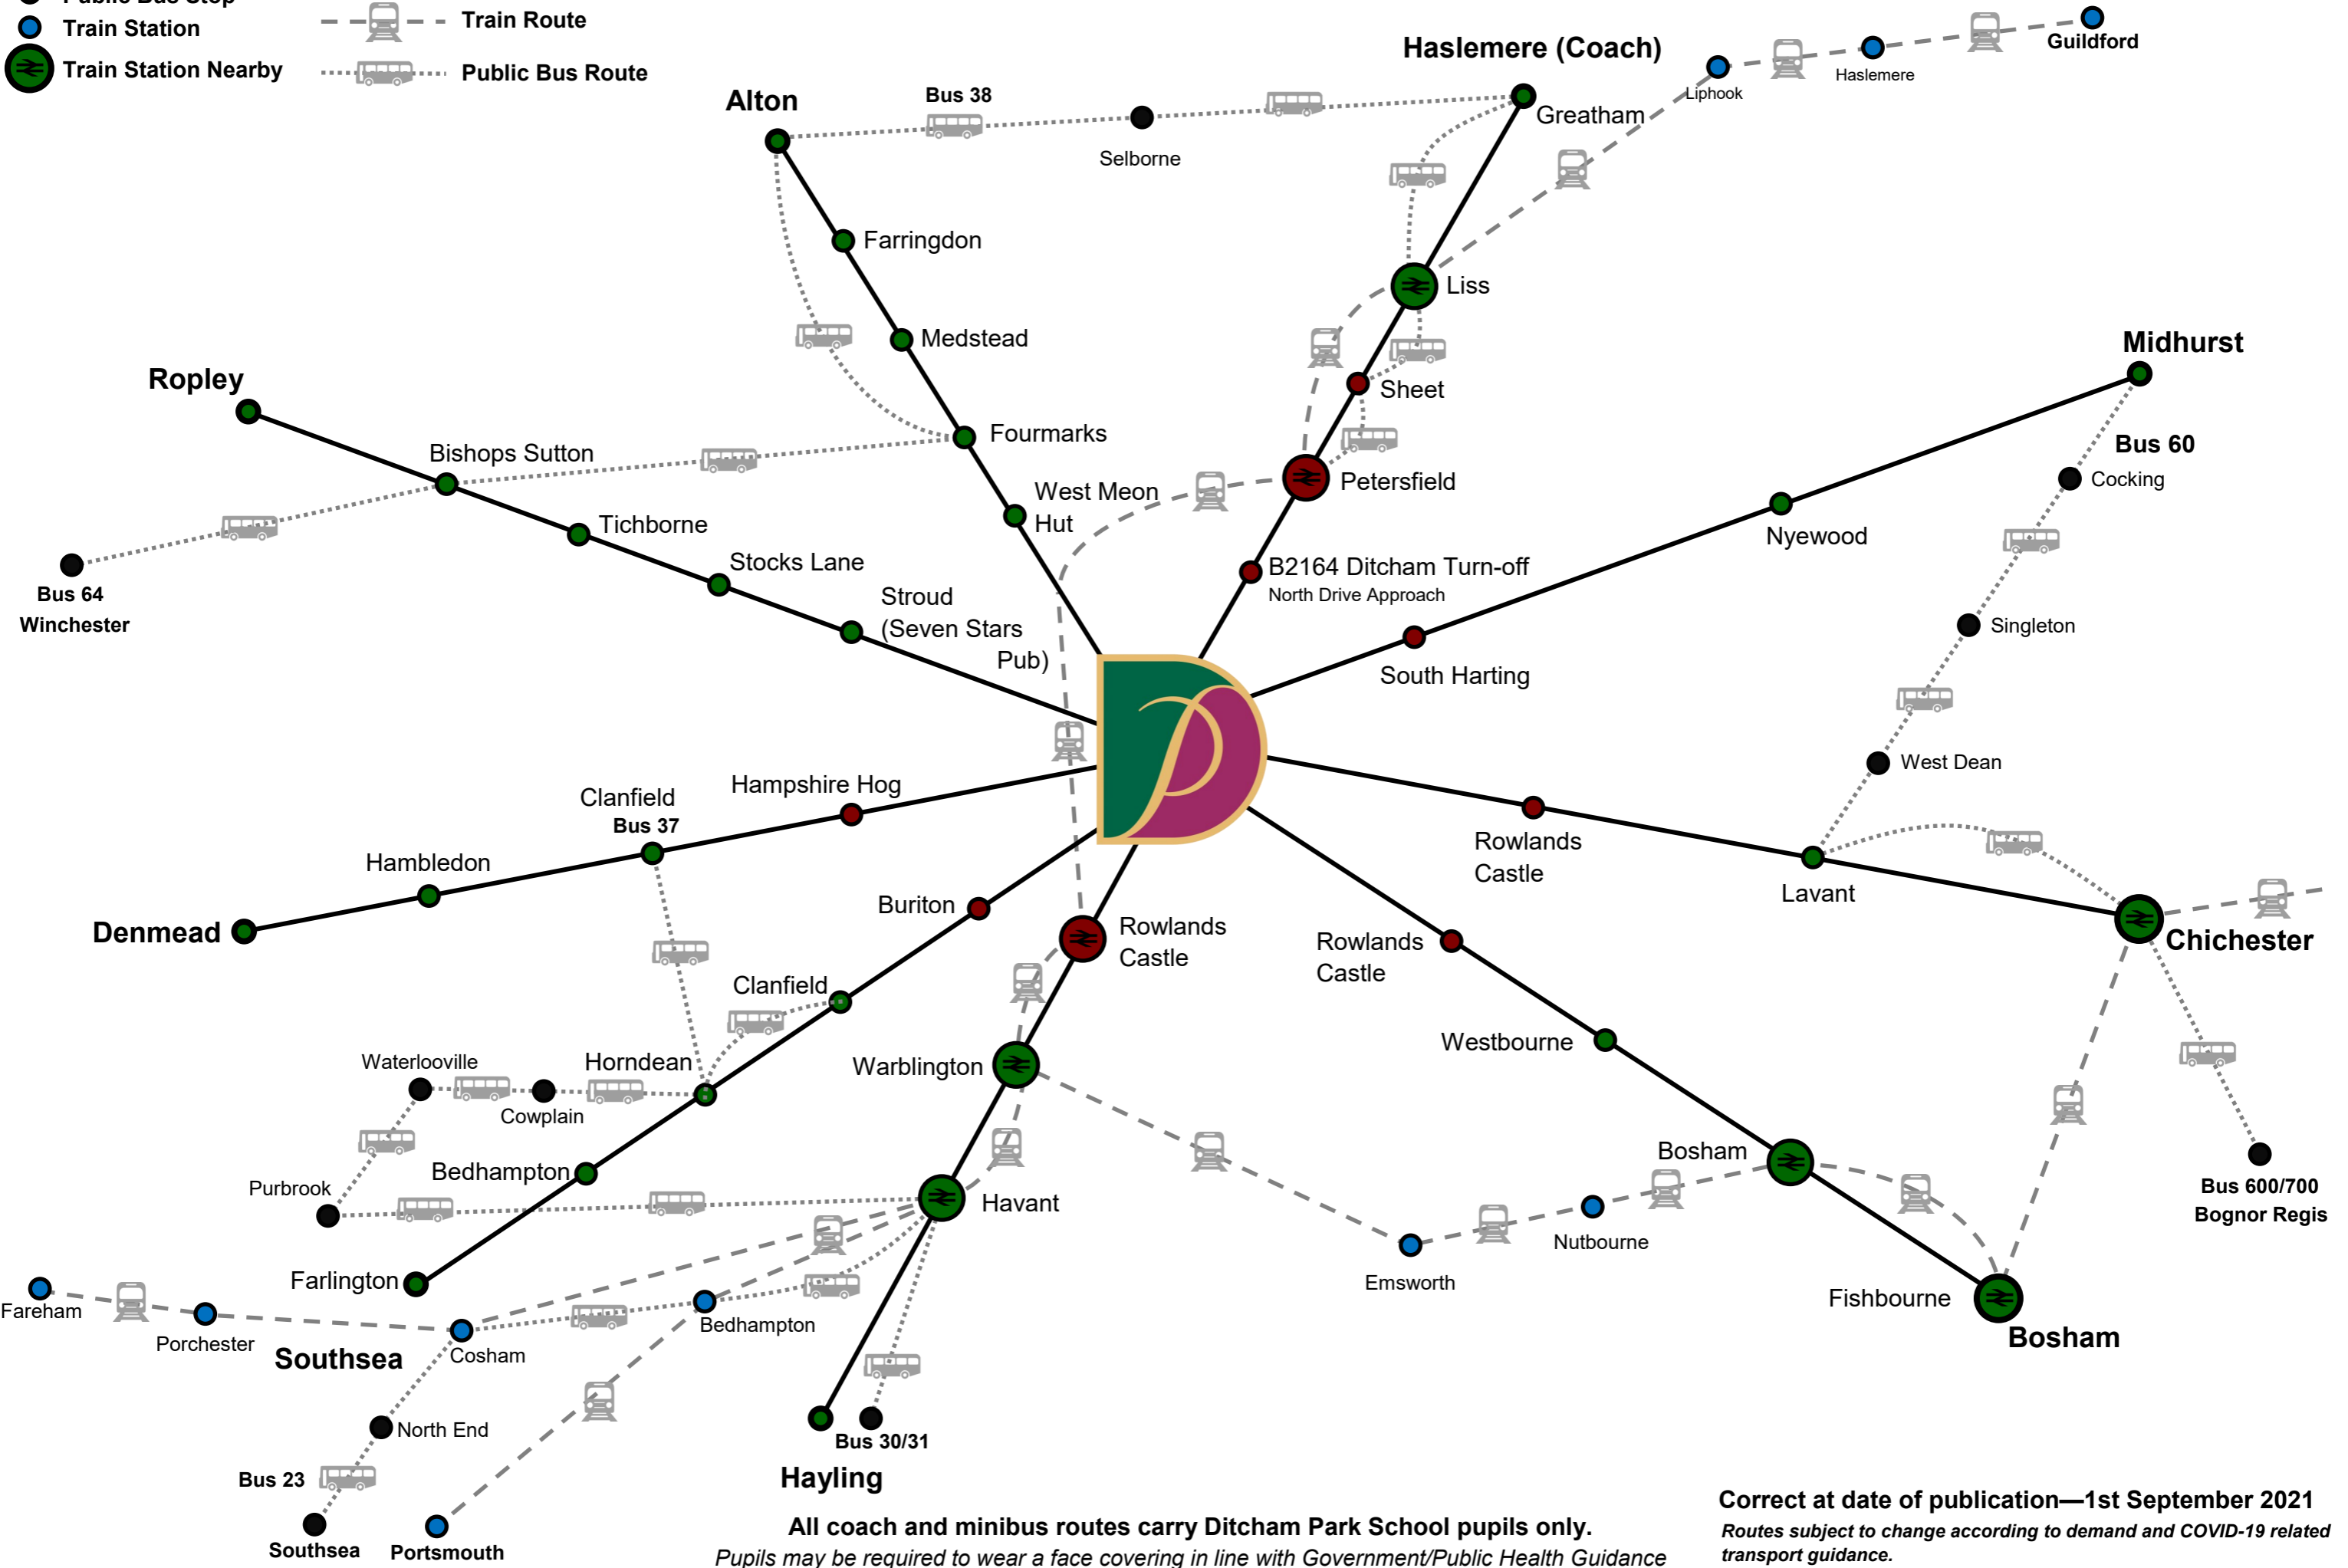

SCHOOL TRANSPORT ROUTES 21-22

- Short Route
- Public Bus Stop
- Train Station
- Train Station Nearby
- School Bus Route (Operated by AMK Liphook)
- Train Route
- Public Bus Route

All coach and minibus routes carry Ditcham Park School pupils only.
 Pupils may be required to wear a face covering in line with Government/Public Health Guidance

Correct at date of publication—1st September 2021
 Routes subject to change according to demand and COVID-19 related transport guidance.