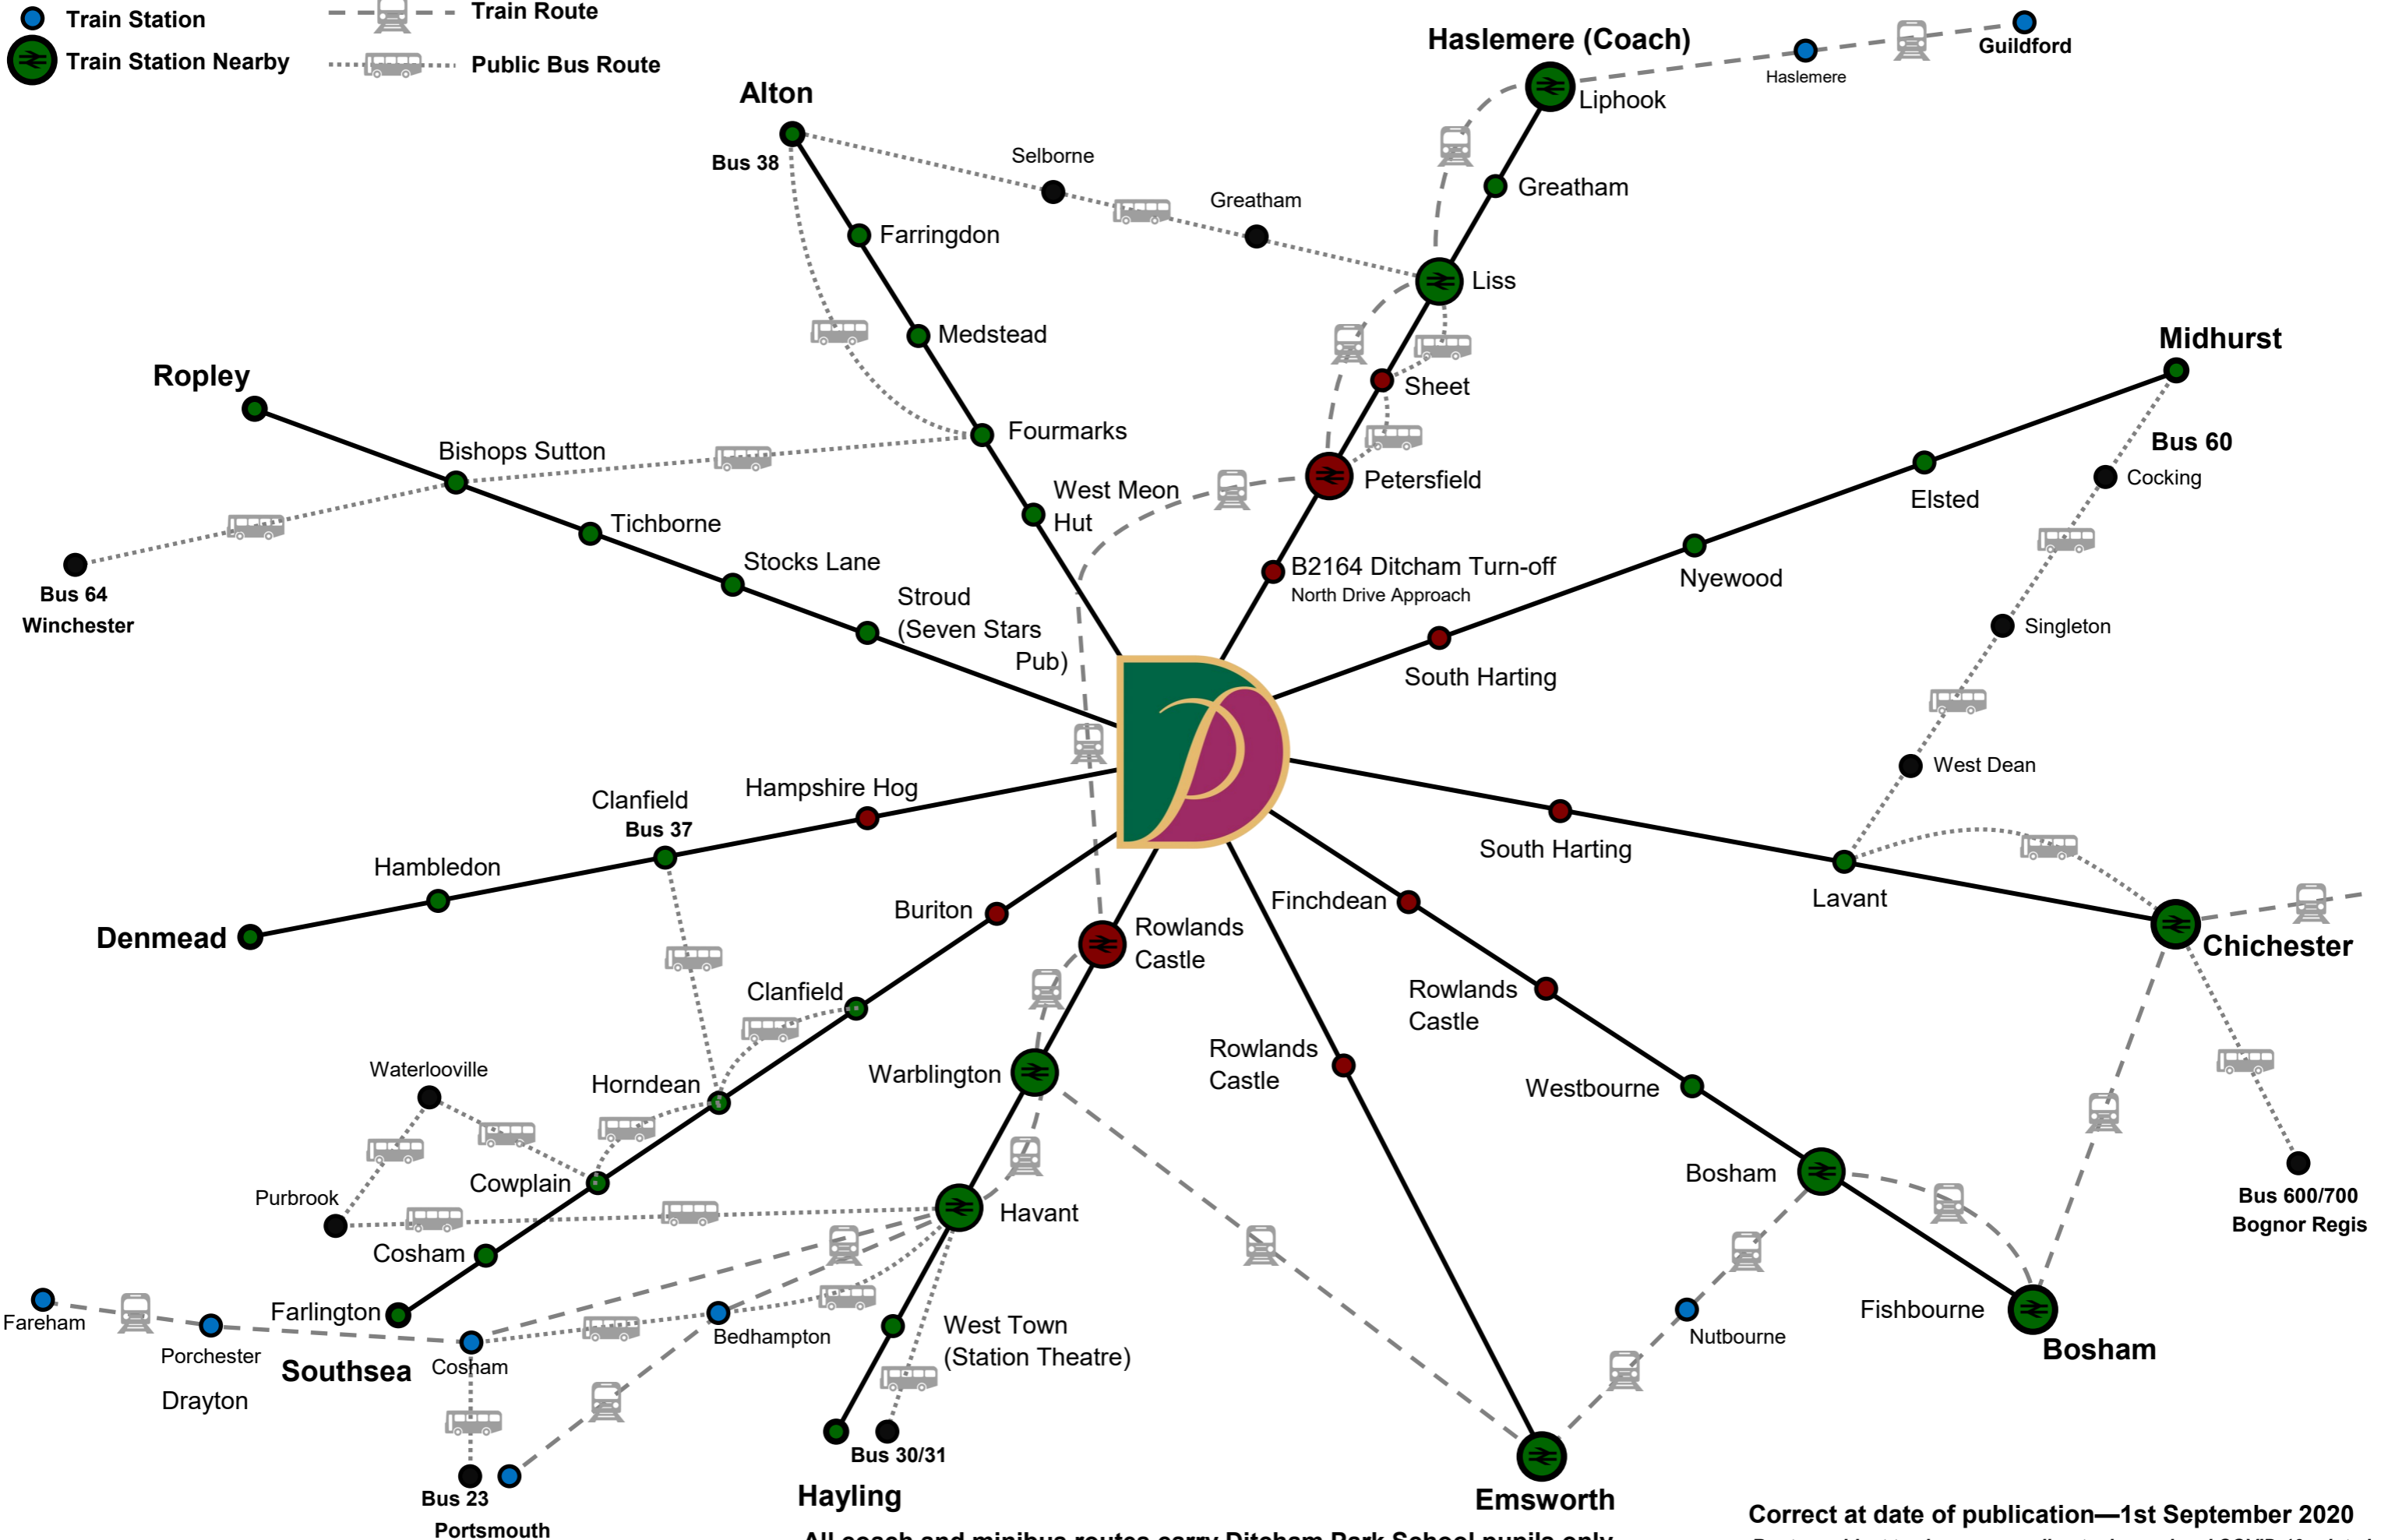

SCHOOL TRANSPORT ROUTES 20-21

- Short Route
- Public Bus Stop
- Train Station
- Train Station Nearby
- School Bus Route (Operated by AMK Liphook)
- Train Route
- Public Bus Route

All coach and minibus routes carry Ditcham Park School pupils only.
All pupils aged 11 and over will be required to wear a self-provided face covering.

Correct at date of publication—1st September 2020
Routes subject to change according to demand and COVID-19 related transport guidance.